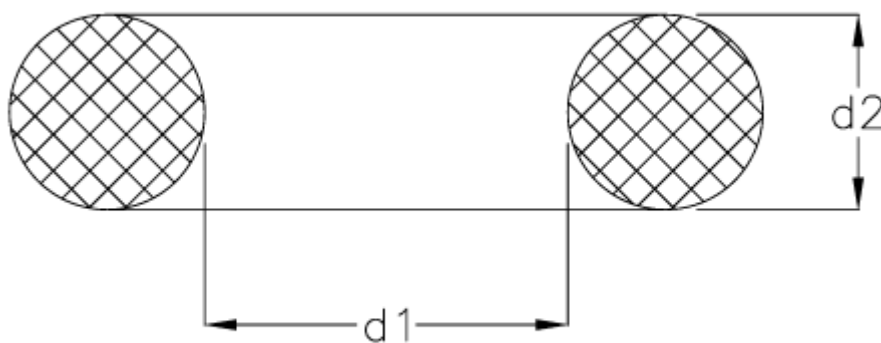

# Data Sheet

Article number: 159004480178120

Description: KLEE O-ring 4,48x1,78 FPM80 black

## Measures

---

d1 = 4.48

d2 = 1.78

Size = 4,48 x 1,78